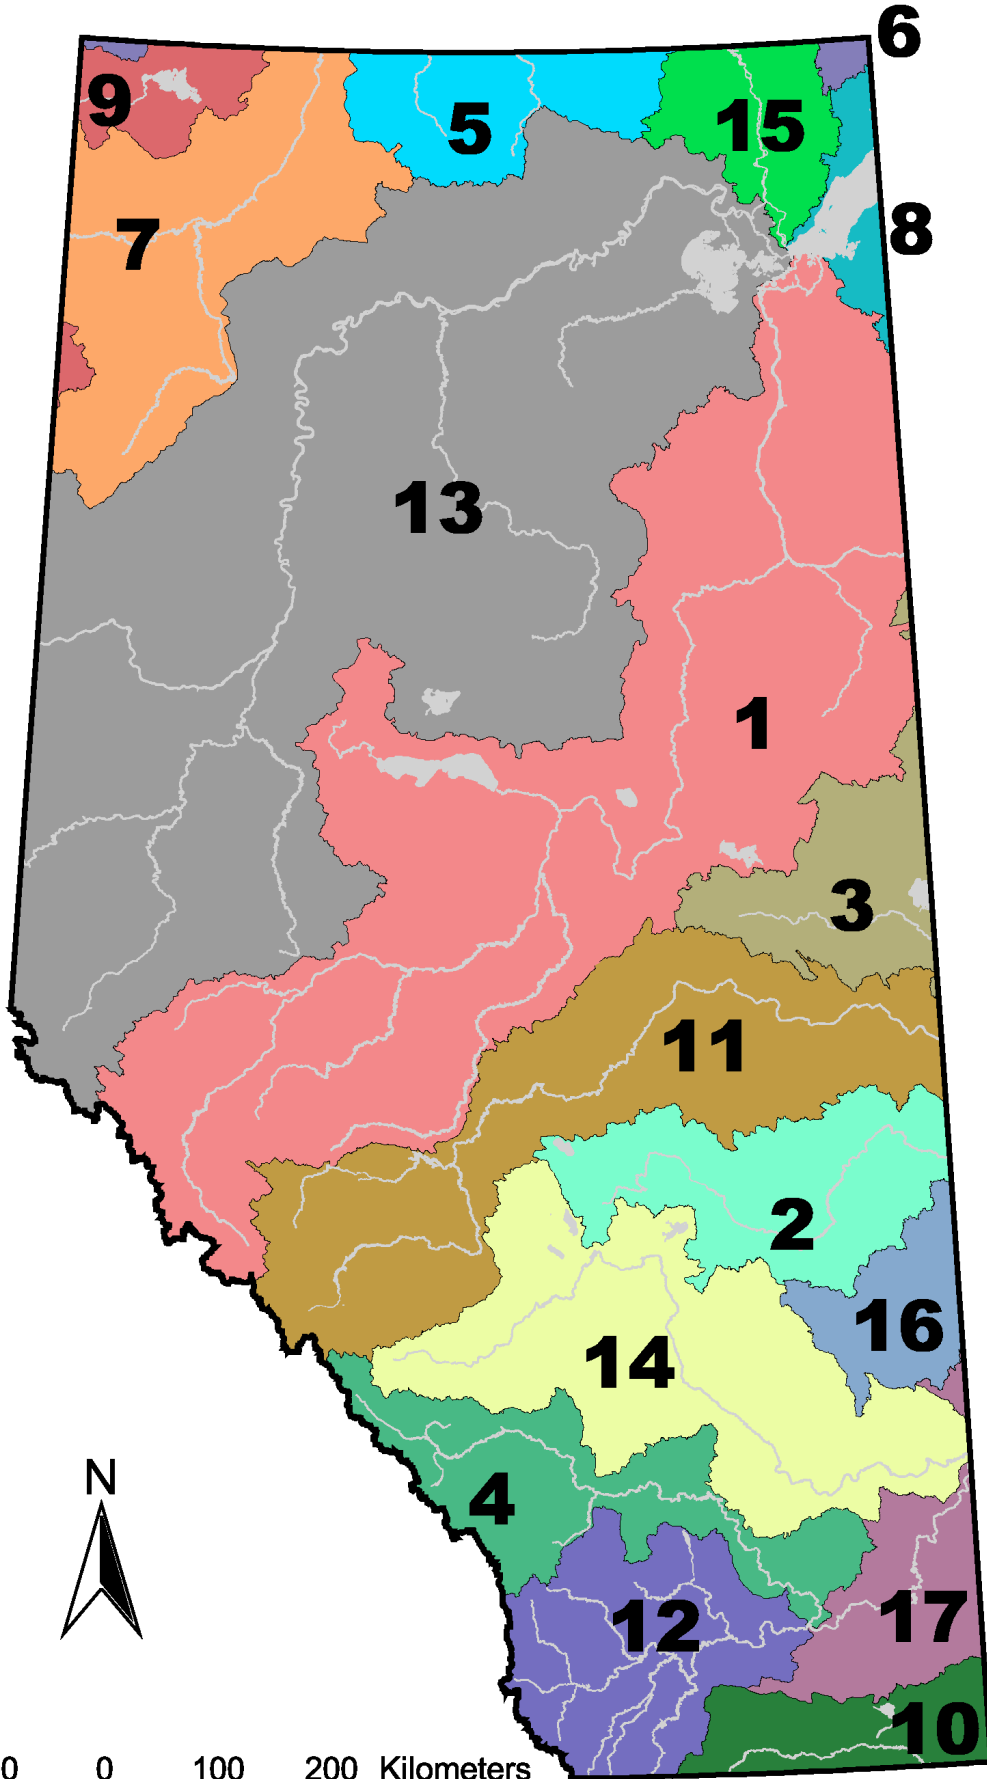

# Alberta's River Basins

- 1** Athabasca River
- 2** Battle River
- 3** Beaver River
- 4** Bow River
- 5** Buffalo River
- 6** Great Slave Lake
- 7** Hay River
- 8** Lake Athabasca
- 9** Liard River
- 10** Milk River
- 11** North Sask. River
- 12** Oldman River
- 13** Peace River
- 14** Red Deer River
- 15** Slave River
- 16** Sounding Creek
- 17** South Sask. River