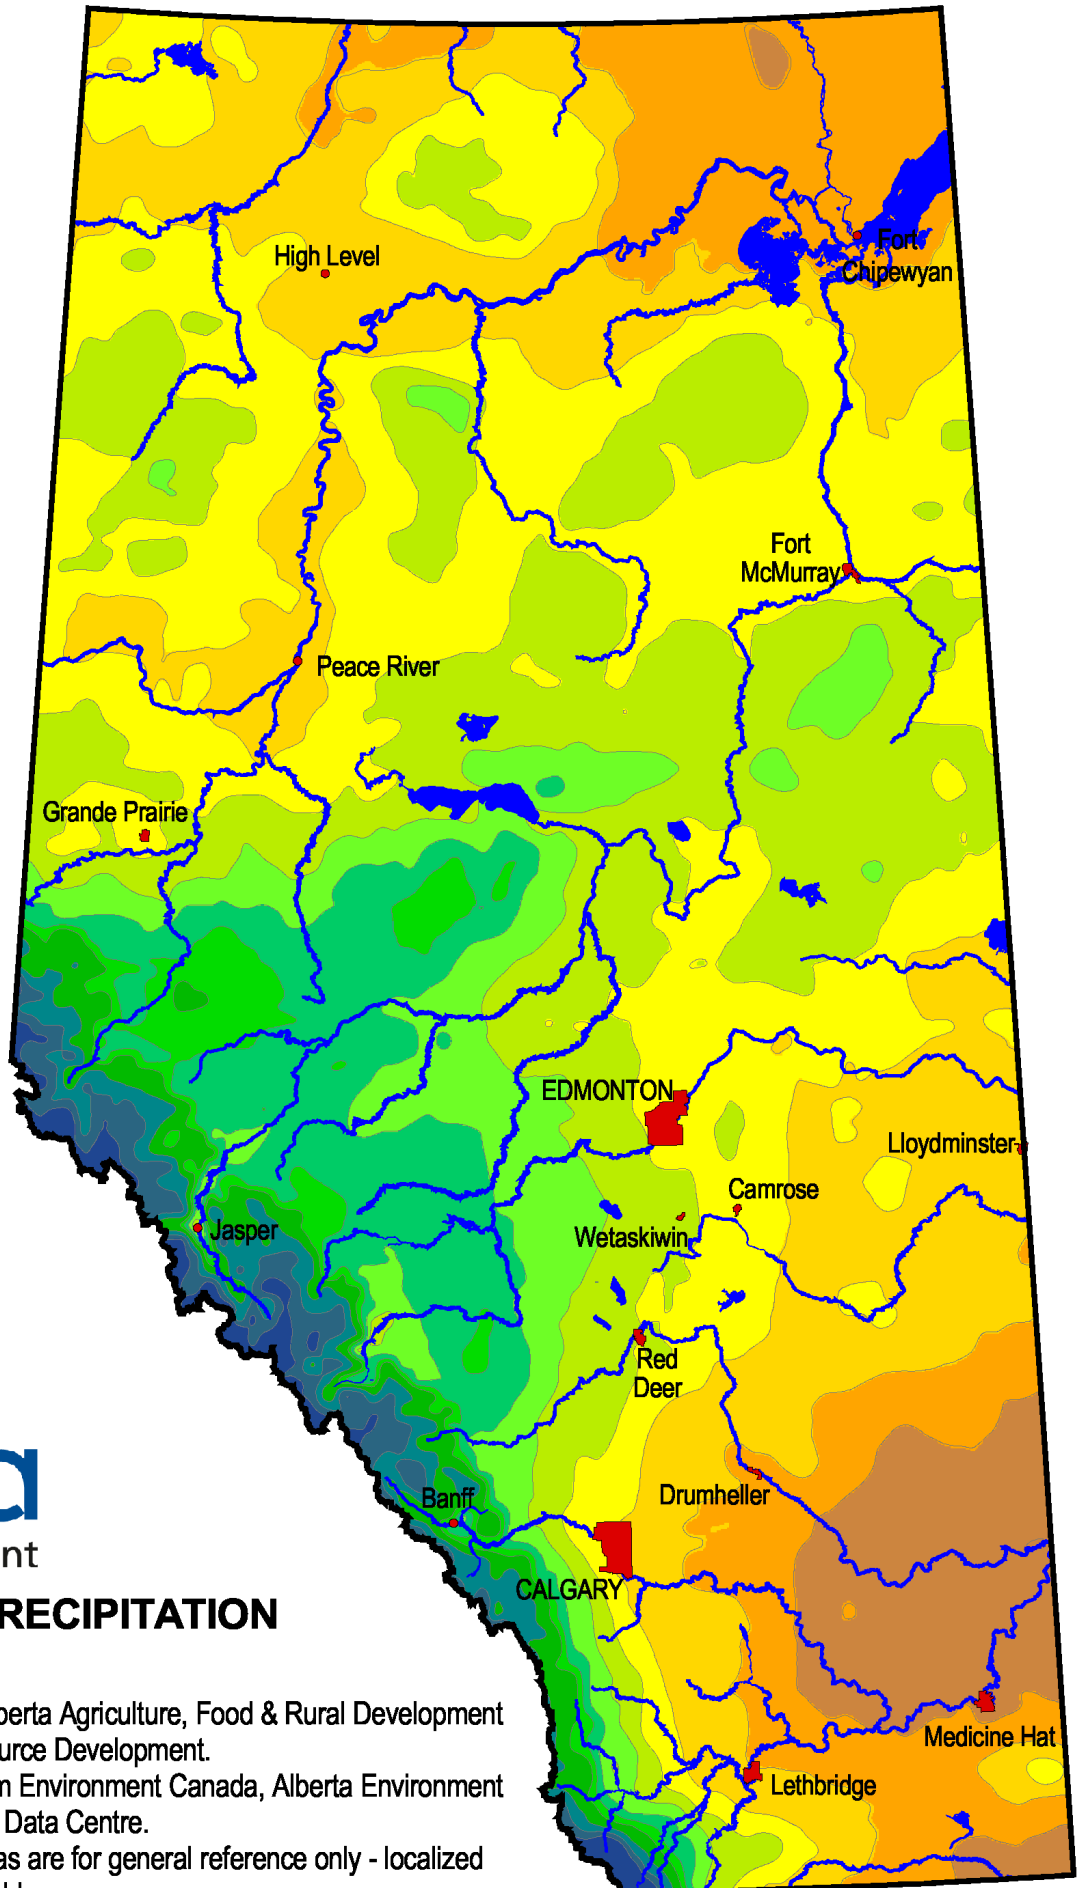

Mean Annual
Precipitation (mm)

MEAN ANNUAL PRECIPITATION (mm per year)

Data coverage provided by Alberta Agriculture, Food & Rural Development and Alberta Sustainable Resource Development.

Based on 1971-2000 data from Environment Canada, Alberta Environment and the U.S. National Climate Data Centre.

Precipitation for mountain areas are for general reference only - localized precipitation is extremely variable.